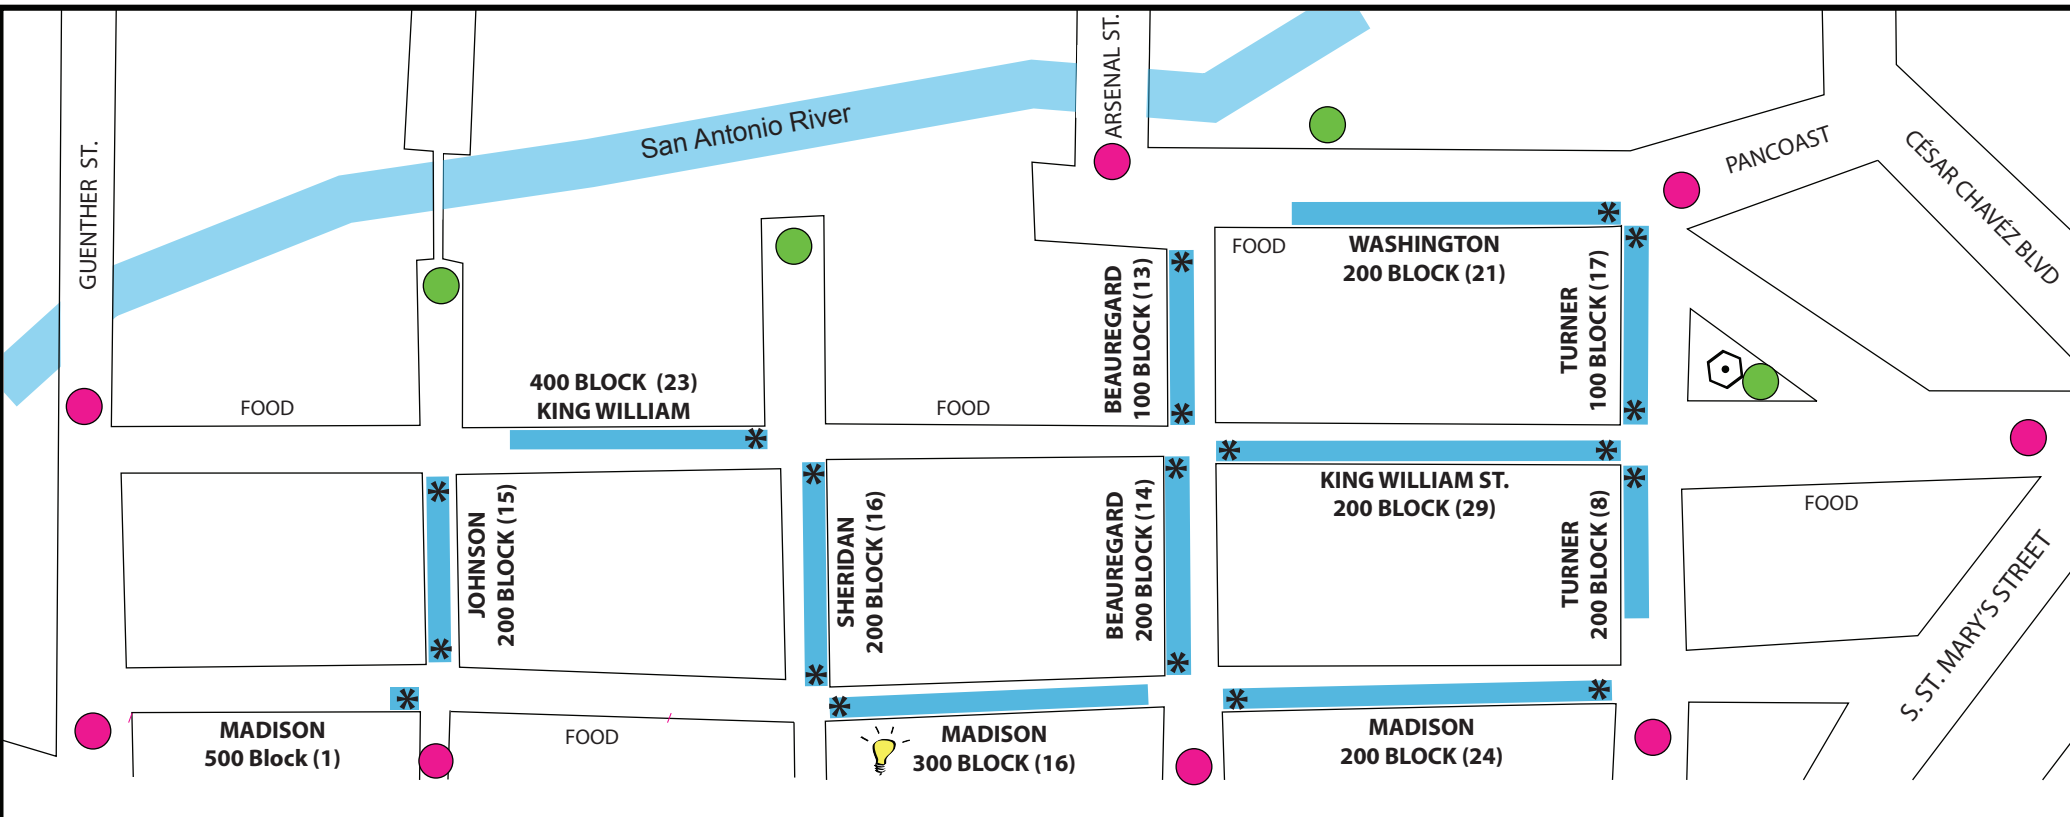

King William Fair 2018

Art and Craft Booth Map

 Standard Booth Location (# Booths on Block)

 Corner Booth Location

 Electricity Available on this Block

 Admission Gate

 Entertainment / Stage